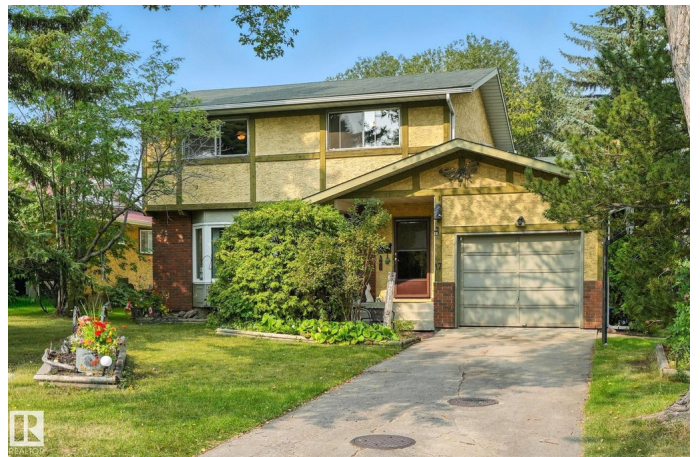

\$459,000 - 17 Marion Drive, Sherwood Park

MLS® #E4455888

\$459,000

6 Bedroom, 2.50 Bathroom, 1,722 sqft
Single Family on 0.00 Acres

Mills Haven, Sherwood Park, AB

Welcome to this unique 6 bedroom home with 4 upstairs and 2 in the developed basement. Being mostly original the house could use some updating but there is a new front bay window in the fireplace living room, updated main bath and appliances are newer. There are 3 bathrooms including 3 piece in the basement plus a single attached garage. Outside you will find a very enjoyable backyard with patio, excellent shed and kids playhouse. Shingles are also newer so you have a great family home ready to go in the beautiful neighborhood of Mills Haven

Built in 1976

Essential Information

MLS® #	E4455888
Price	\$459,000
Bedrooms	6
Bathrooms	2.50
Full Baths	2
Half Baths	1
Square Footage	1,722
Acres	0.00
Year Built	1976
Type	Single Family
Sub-Type	Detached Single Family
Style	2 Storey