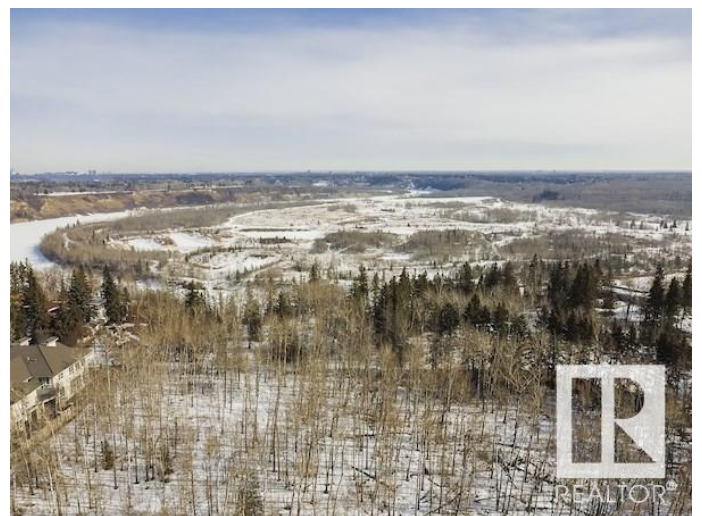

Courtesy Of Sally Munro Of Century 21 Masters

$3,900,000 - 17604 45 Avenue Nw, Edmonton

MLS® #E4384005

$3,900,000

0 Bedroom, 0.00 Bathroom,
Single Family on 2.85 Acres

Donsdale, Edmonton, AB

IMAGINE, CREATE & DESIGN YOUR VERY OWN ESTATE & CHOOSE THE MOST PRESTIGIOUS DONSDALE RIVERFRONT ESTATE LOT TO CREATE YOUR MASTERPIECE. LOCATION, LOCATION. 2.87 acres on the North Saskatchewan River. A gated estate, a once in a lifetime dream home large enough for any family. It's the perfect time to think of building your estate today. Potentially it could be subdivided into 2 lots, or could be rezoned for future redevelopment or a great holding property. With river lots a disappearing commodity & the demand of luxury estates increasing, this is the perfect idyllic serene strategic location to create a generational estate. Edmonton's premier West End executive estate area. Quiet, secure, exclusive. Over 300 feet of river frontage. Absolutely spectacular, take the drive to 17604-45 Avenue with exceptional access to Anthony Henday, and access to all amenities including the airport, shopping, great schools & more, it makes this the only choice. Definitely a great investment in the future, timeless!

Essential Information

MLS® #	E4384005
Price	$3,900,000